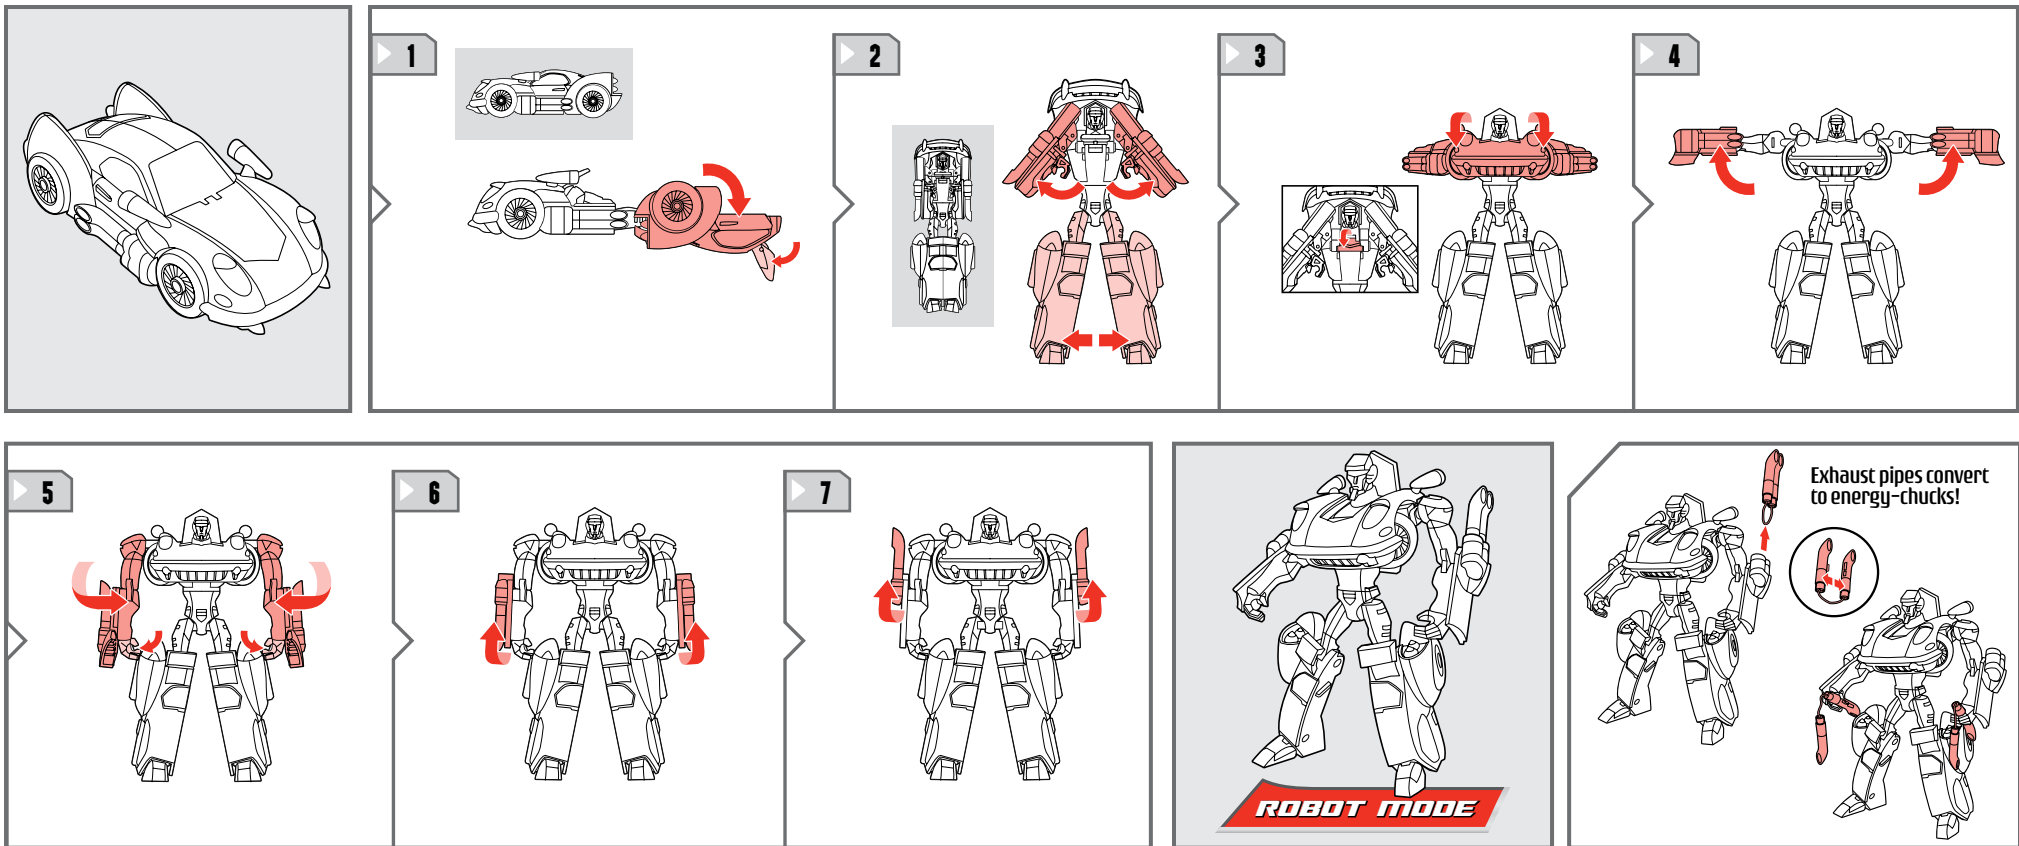

CHANGING TO ROBOT

Exhaust pipes convert to energy-chucks!

ROBOT MODE

Not suitable for children under 3 years because of small parts – choking hazard.

Some poses may require hand support.

© 2008 Hasbro. All rights reserved.
TM & © denote U.S. trademarks.
Manufactured under license from Tomy Company, Ltd.

P/N 6795800000

TRANSFORMERS.COM